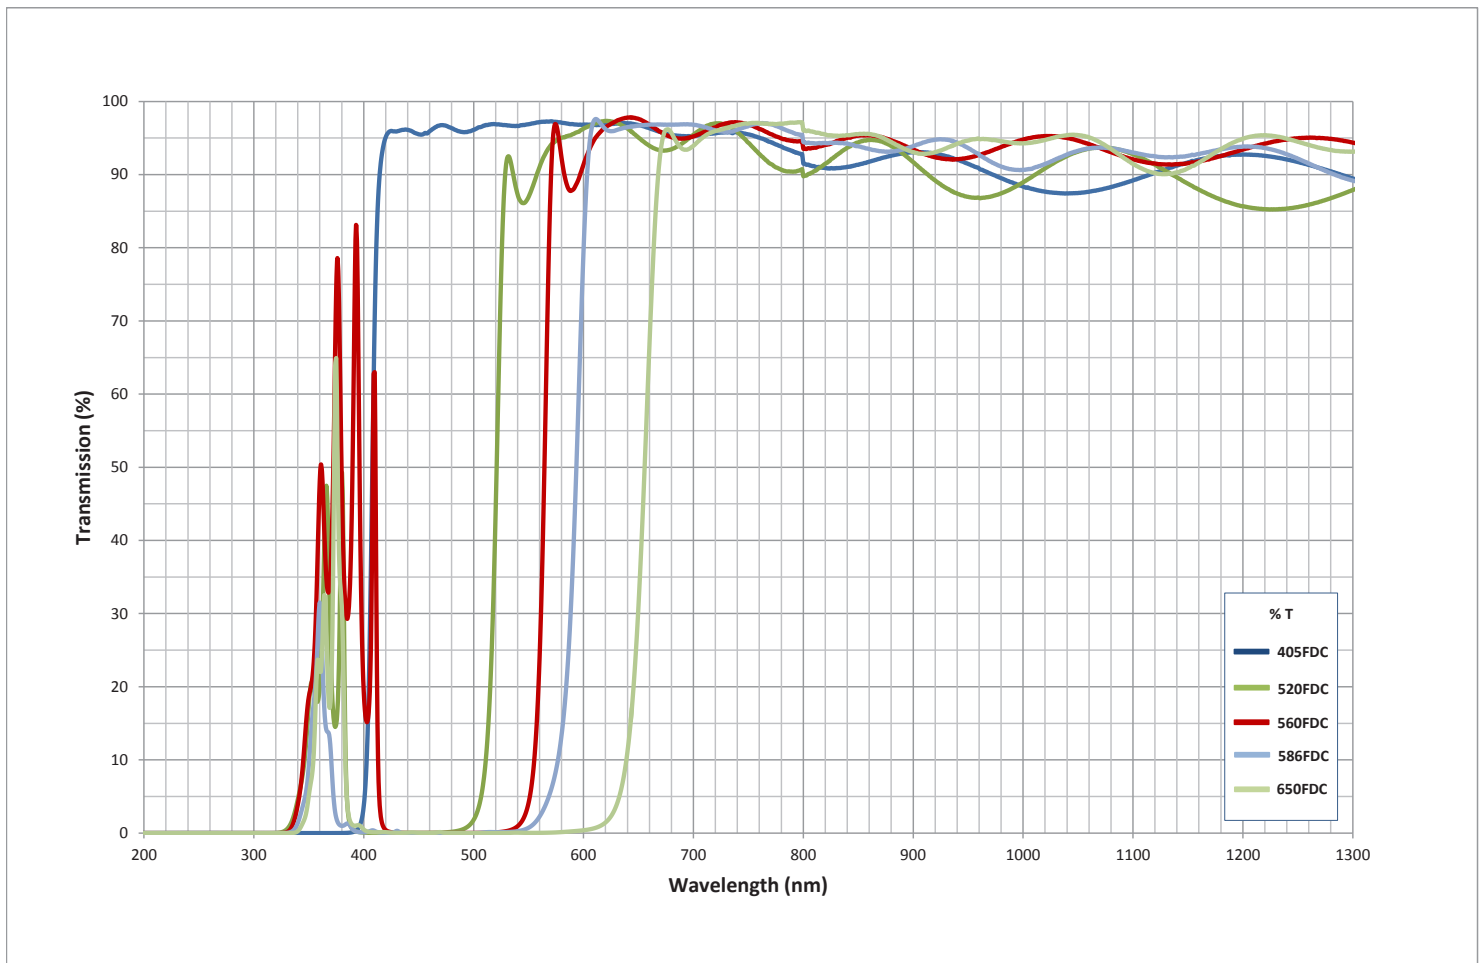

# OPTICAL FILTERS

**Title:** Dichroic filter 0° (Long-pass filter range)

**Material/Specification:** 405nm - 650nm wavelength Long-pass set

**Range/Description:** FDC-LP-01

+44 (0)1622 859444  
info@knightoptical.co.uk  
www.knightoptical.com