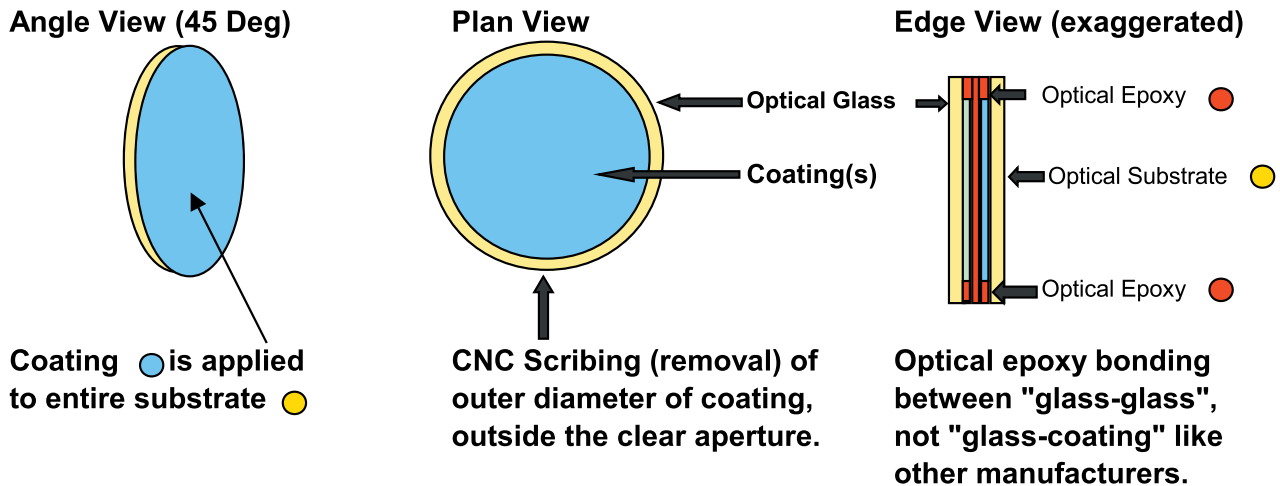

Information About Scribed Filters

Tel: +44 (0) 1622 859444
 Fax: +44 (0) 1622 859555
 info@knightoptical.co.uk
 http://www.knightoptical.co.uk

Advantages of Scribing:

- 1- Center Wavelength (CWL) Stability.
- 2- Blocking Out 100% of moisture and humidity.
- 3- Superb Longterm Stability & Durability Increase.
- 4- Prevention of Peak Wavelength Drift with age.

Black Anodized Aluminum Rings:

- 1- All are hermetically sealed for maximum humidity protection.
- 2- Increased Protection against damage from rough handling & moisture.

Cautions :

Care must be taken with other Manufacturers, who typically Cut & Size these coated and glass laminated Plates to Diameters that are NOT SCRIBED, where critical bonding is only present between Coating & Glass